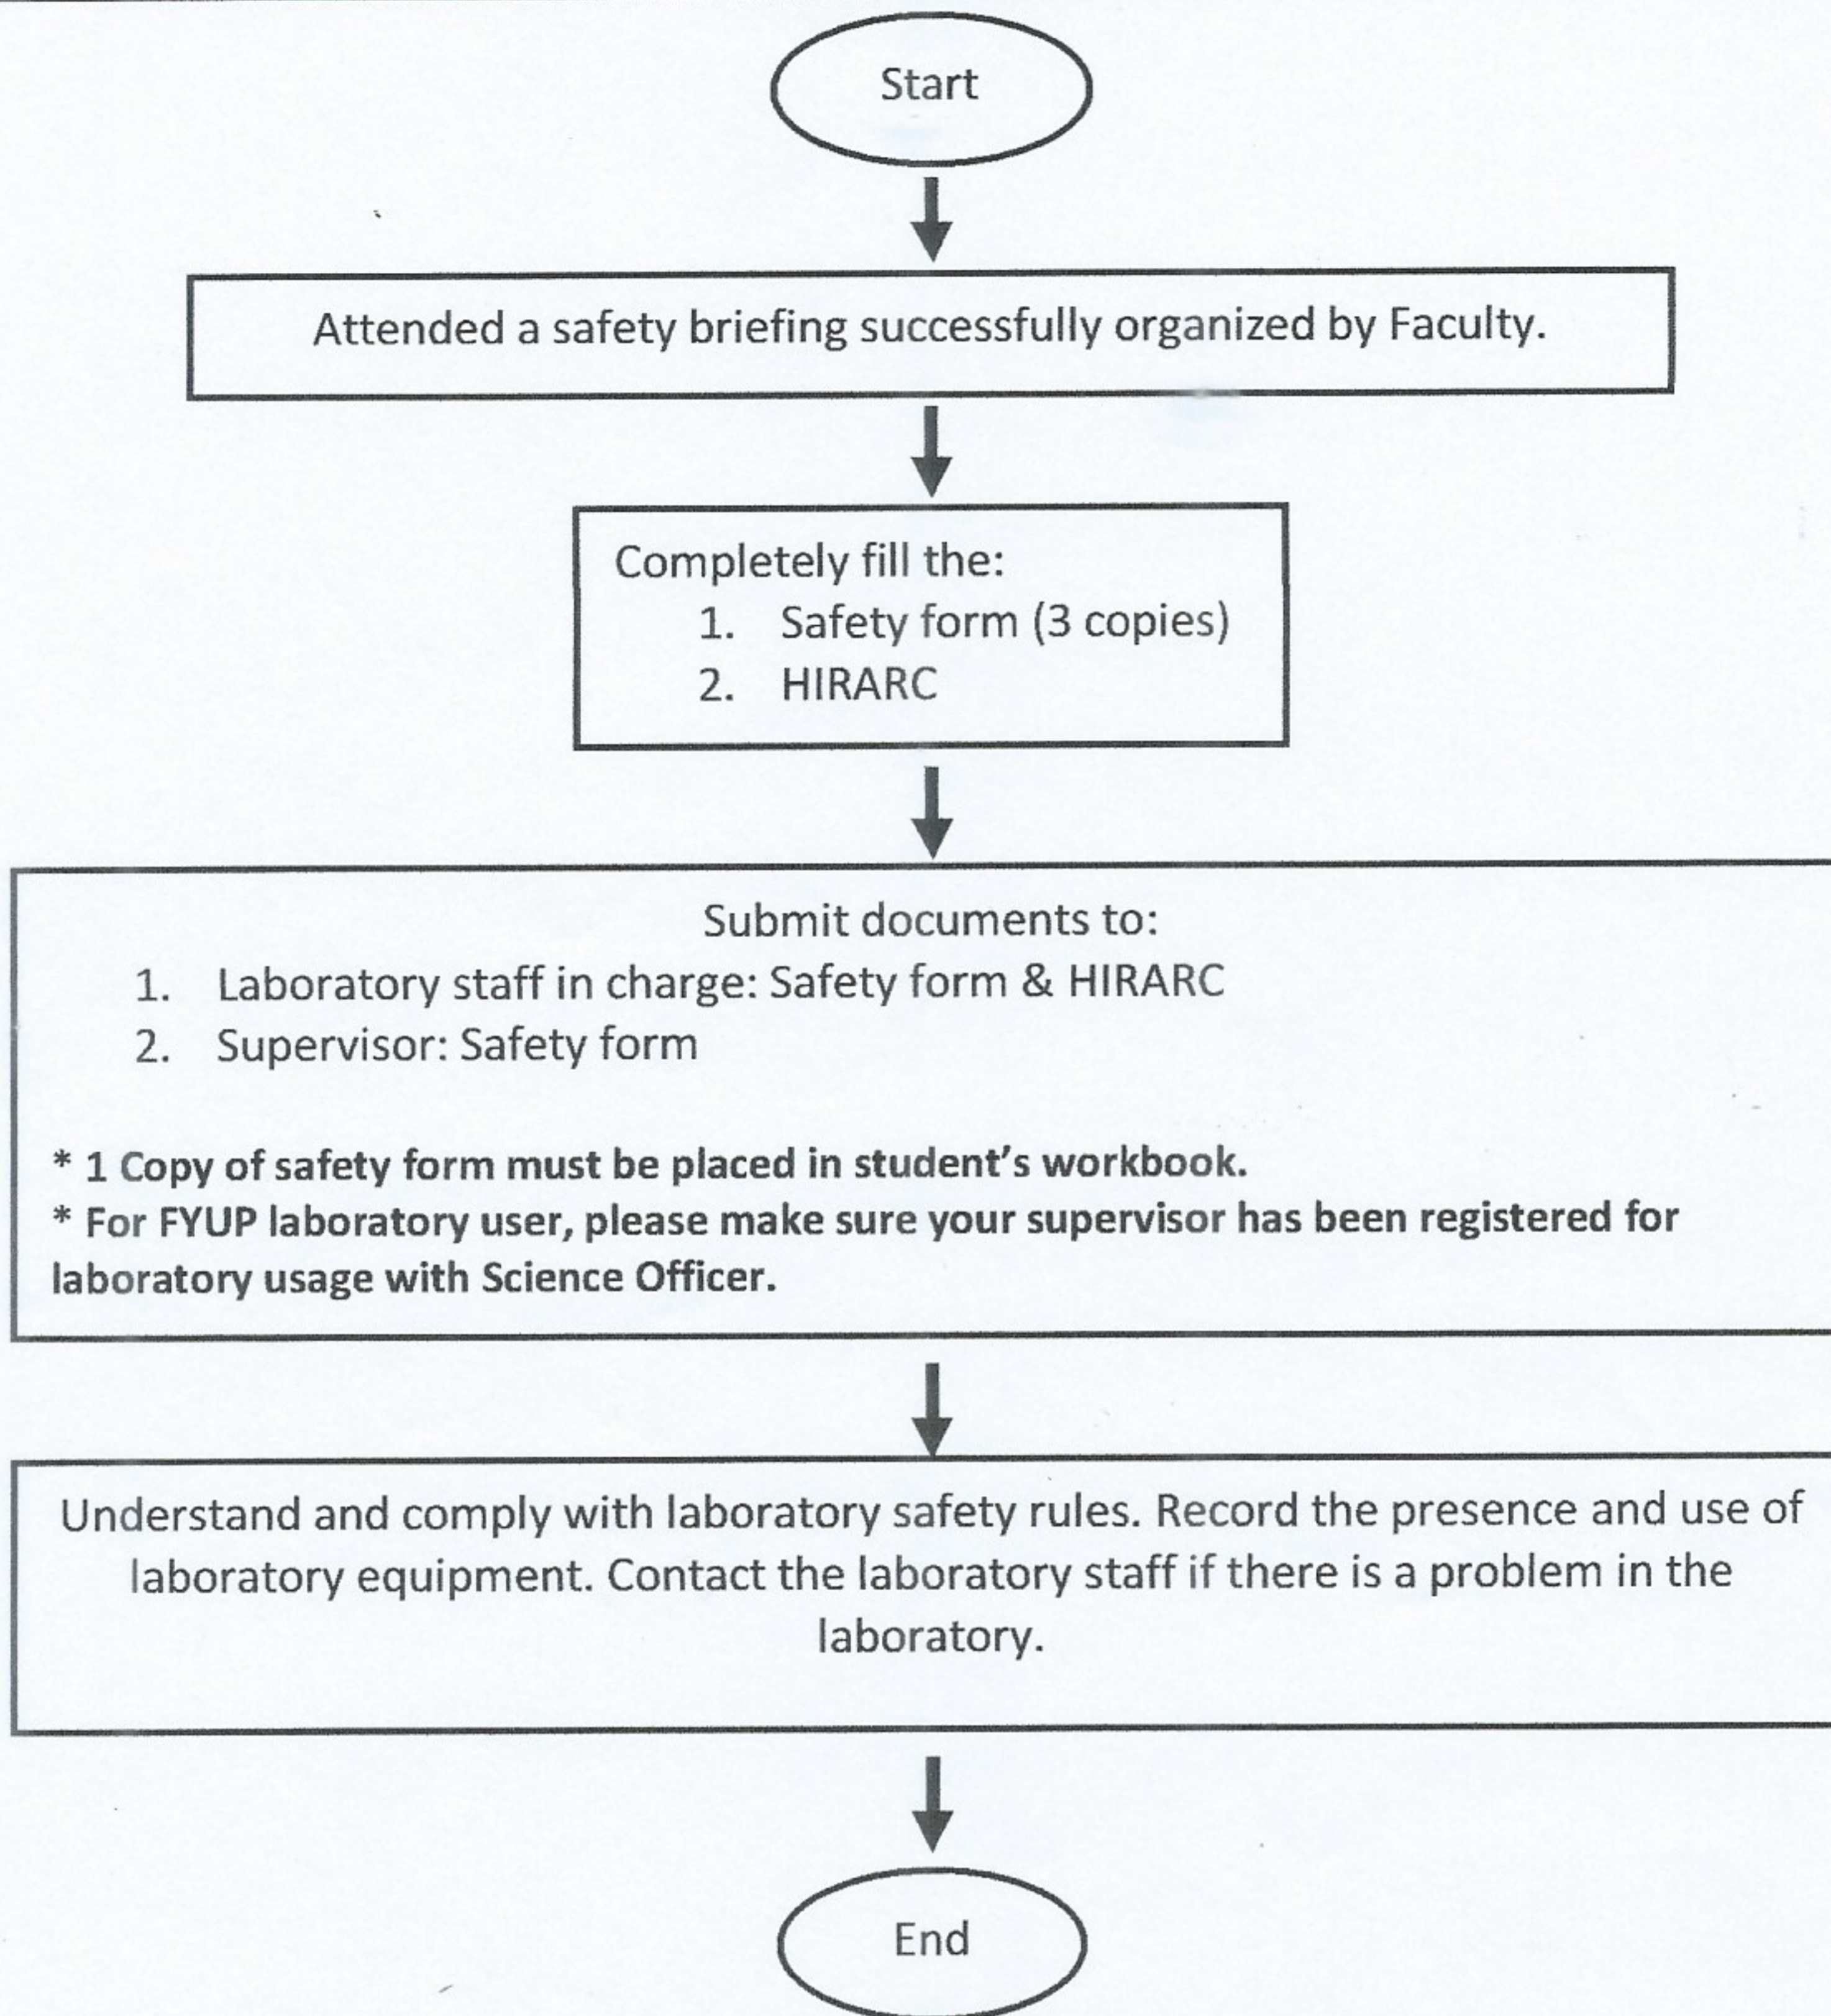

FAKULTI SAINS
Faculty of Science

**GENERAL WORK INSTRUCTION:
LABORATORY ENTRY RULES FOR FS
STUDENTS**

GW No.:	FS/LM/GWI013
Revision No.:	00
Effective Date:	01.03.2021
Page No.:	Page 1 of 1

****Subjected to the latest UTM regulations.**

Prepared by: AMALINA BINTI RAMLI Science Officer Faculty of Science Universiti Teknologi Malaysia 81310 Johor Bahru, Johor	Approved by: DR. ALINA WAGIRAN PENGURUS MAKMAL FAKULTI SAINS UNIVERSITI TEKNOLOGI MALAYSIA 81310 UTM JOHOR BAHRU JOHOR
Date: 01/03/2021	Date: 7/3/2021