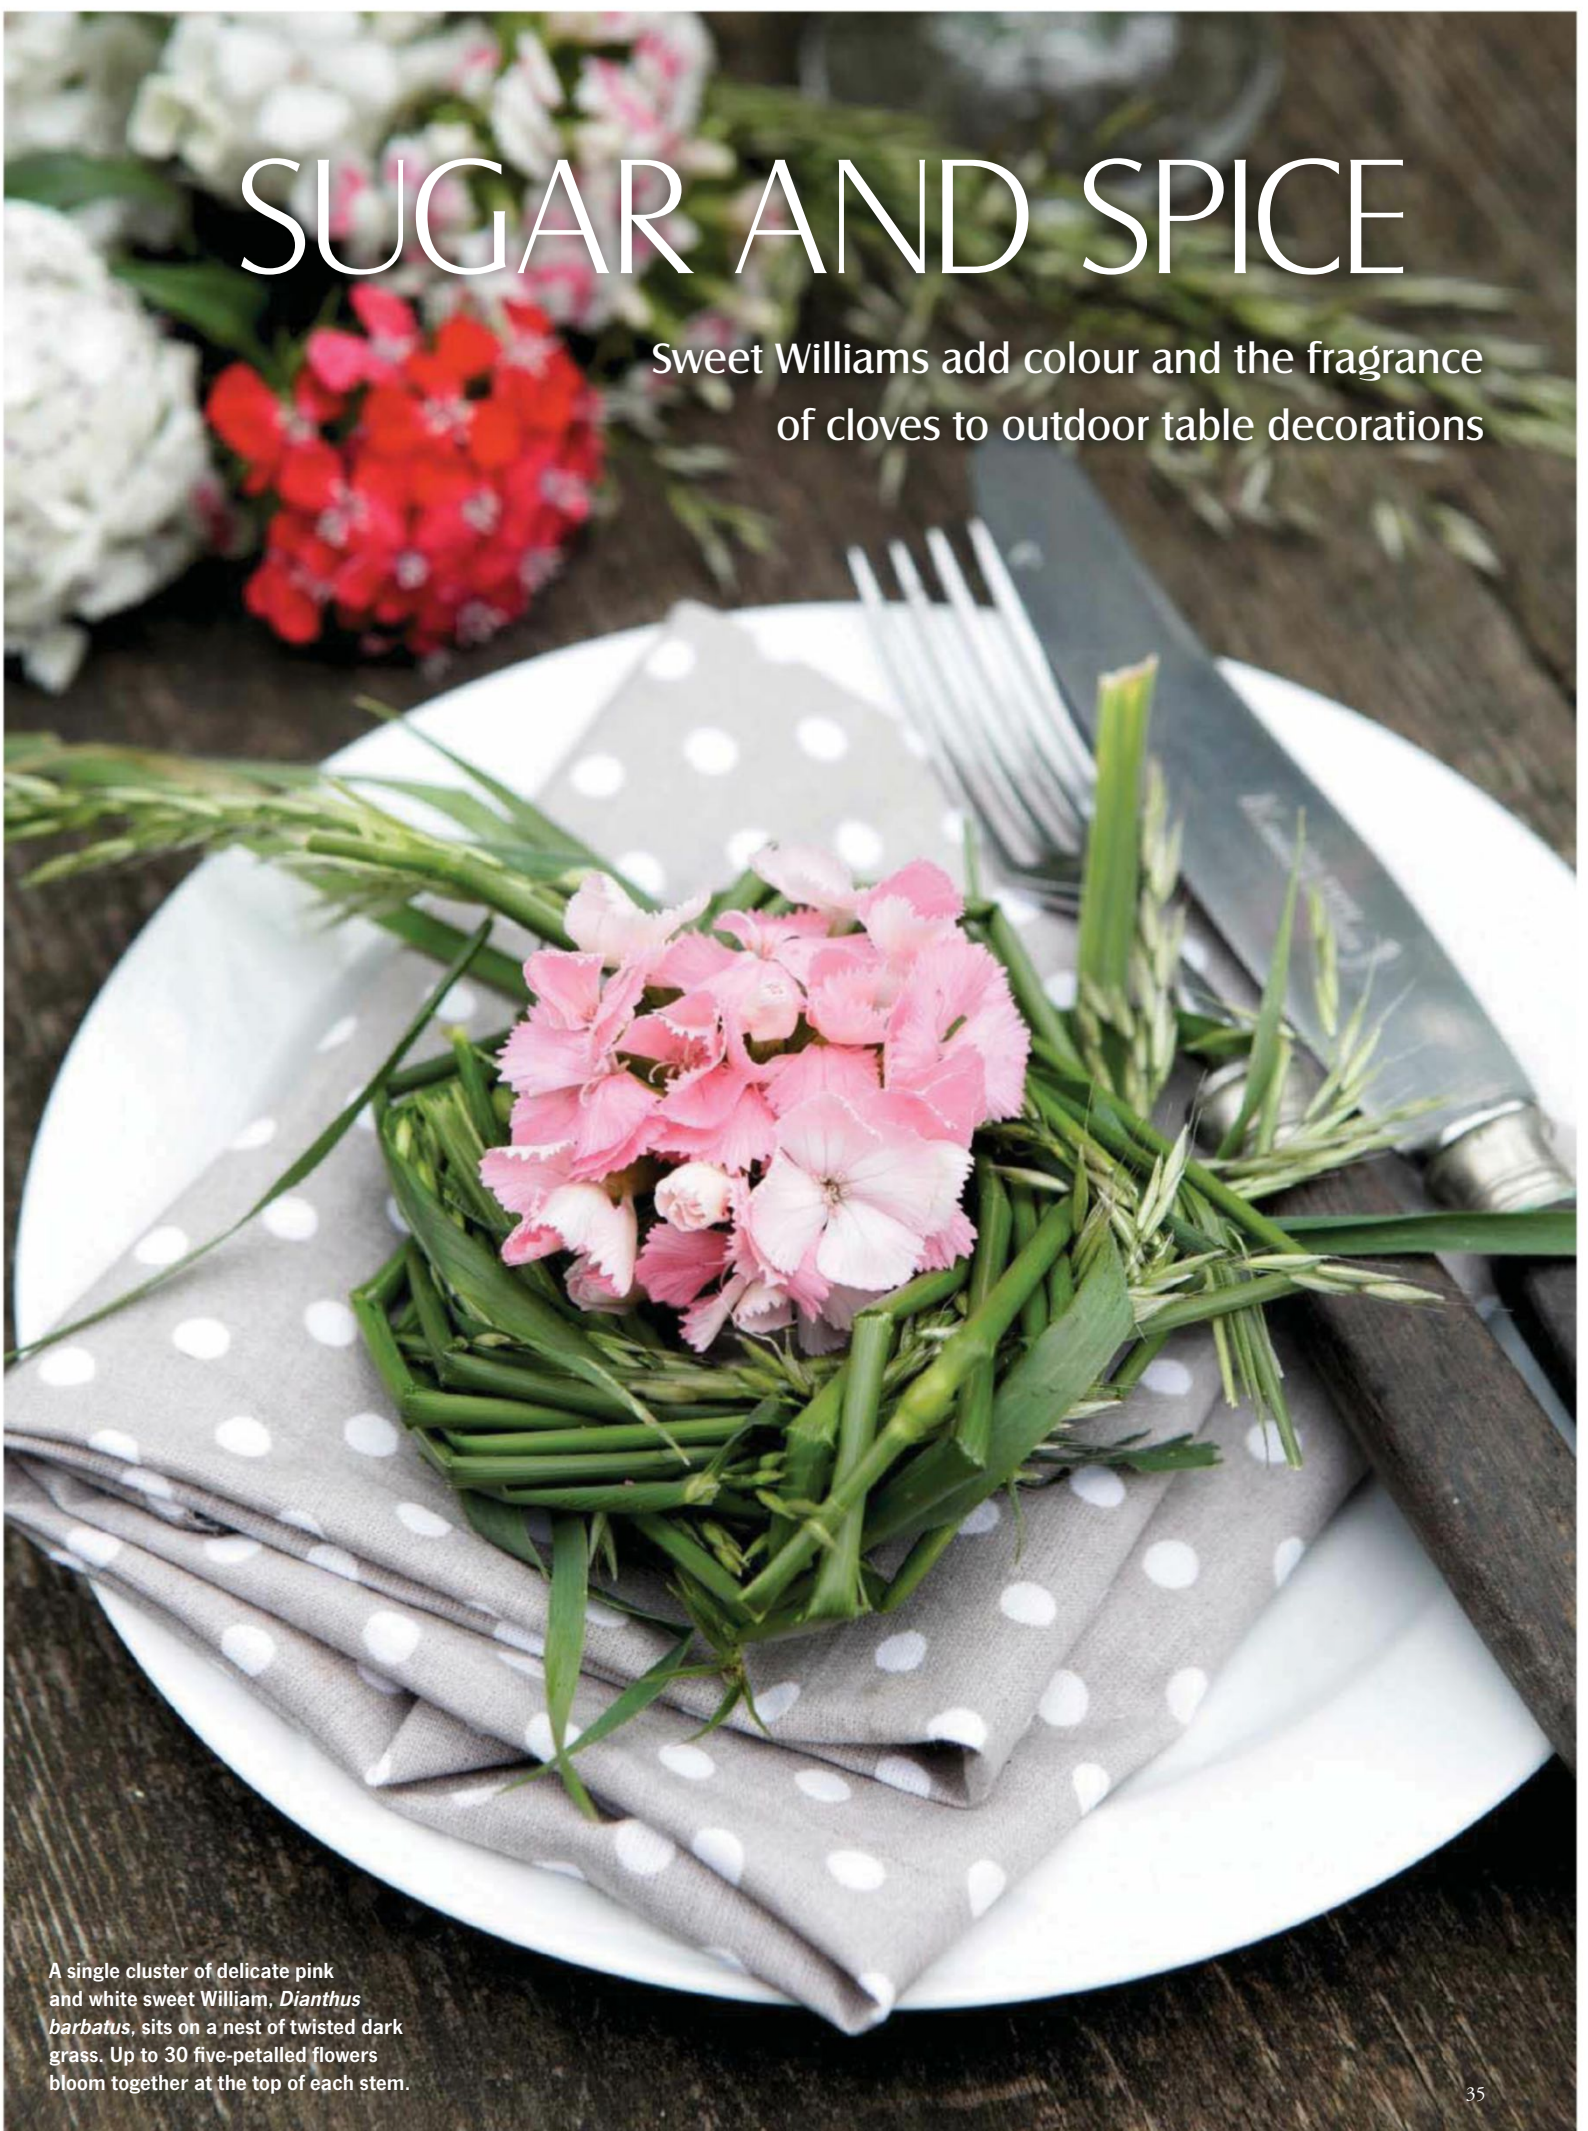

SUGAR AND SPICE

Sweet Williams add colour and the fragrance of cloves to outdoor table decorations

A single cluster of delicate pink and white sweet William, *Dianthus barbatus*, sits on a nest of twisted dark grass. Up to 30 five-petalled flowers bloom together at the top of each stem.