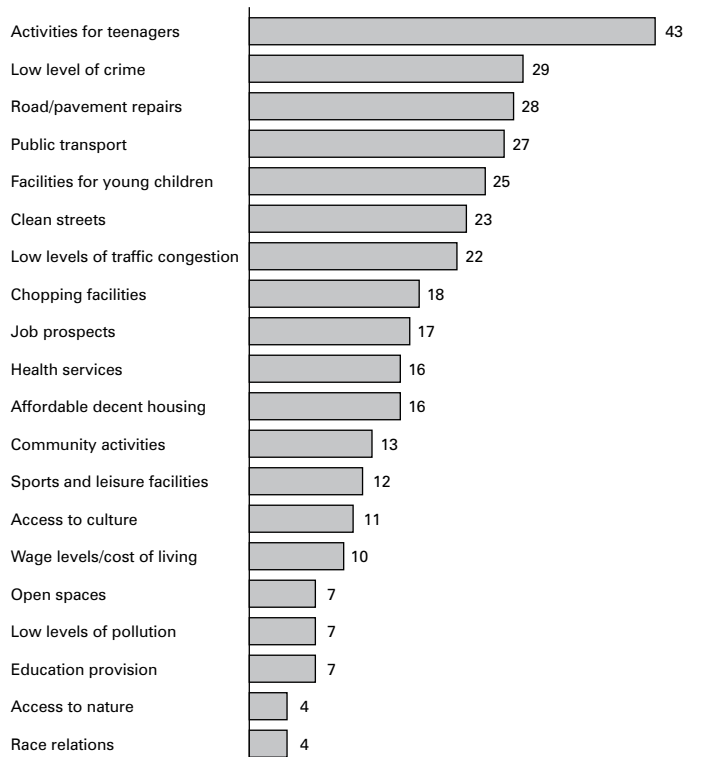

Most need improving in this local area

Q Thinking about this local area, which of these things, if any, do you think most need improving? Again you may choose up to 5.

Base: 2,031 GB adults, 15+, 18-22 October 2001
Source: MORI

1.1 Liveability: a top priority