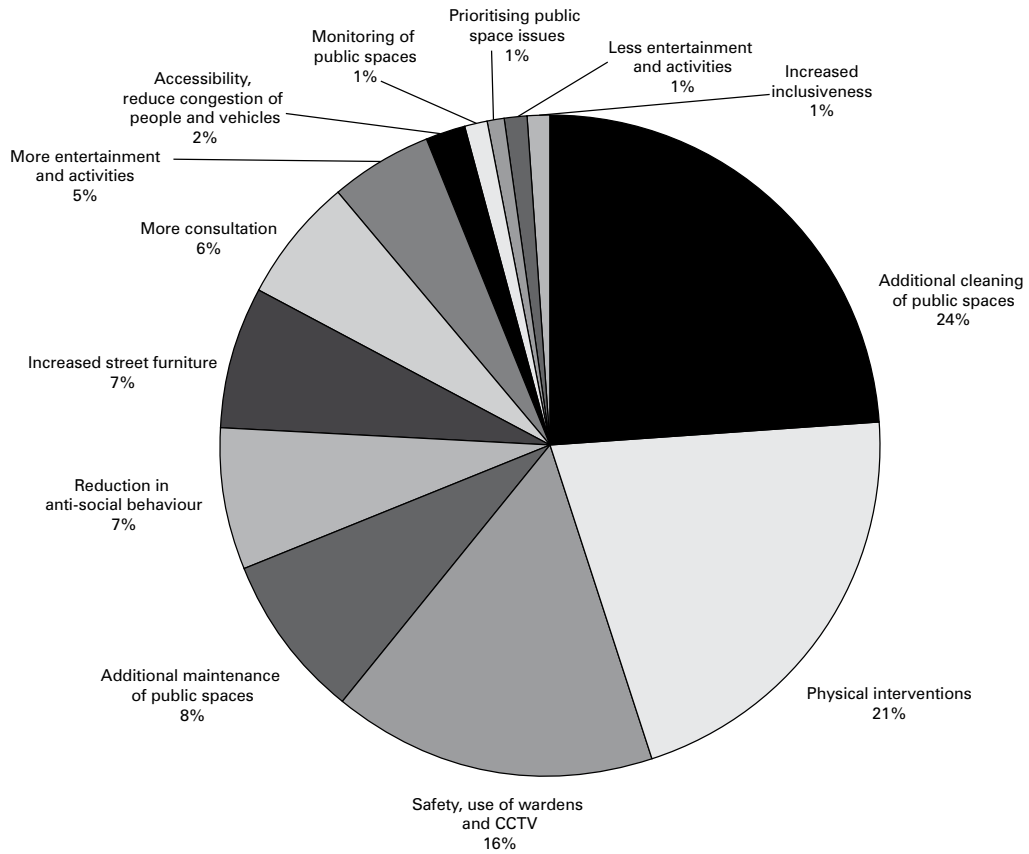

CONCEPTUALISING PUBLIC SPACE AND ITS MANAGEMENT

How important is it that local authorities look after public places?

Is your council responsible for public space, and therefore your assessment of quality?

Do you feel involved in decisions made about public space?

Do you know who to contact about public space concerns?

How can your council improve public space quality?

1.8 External public space quality audit by users