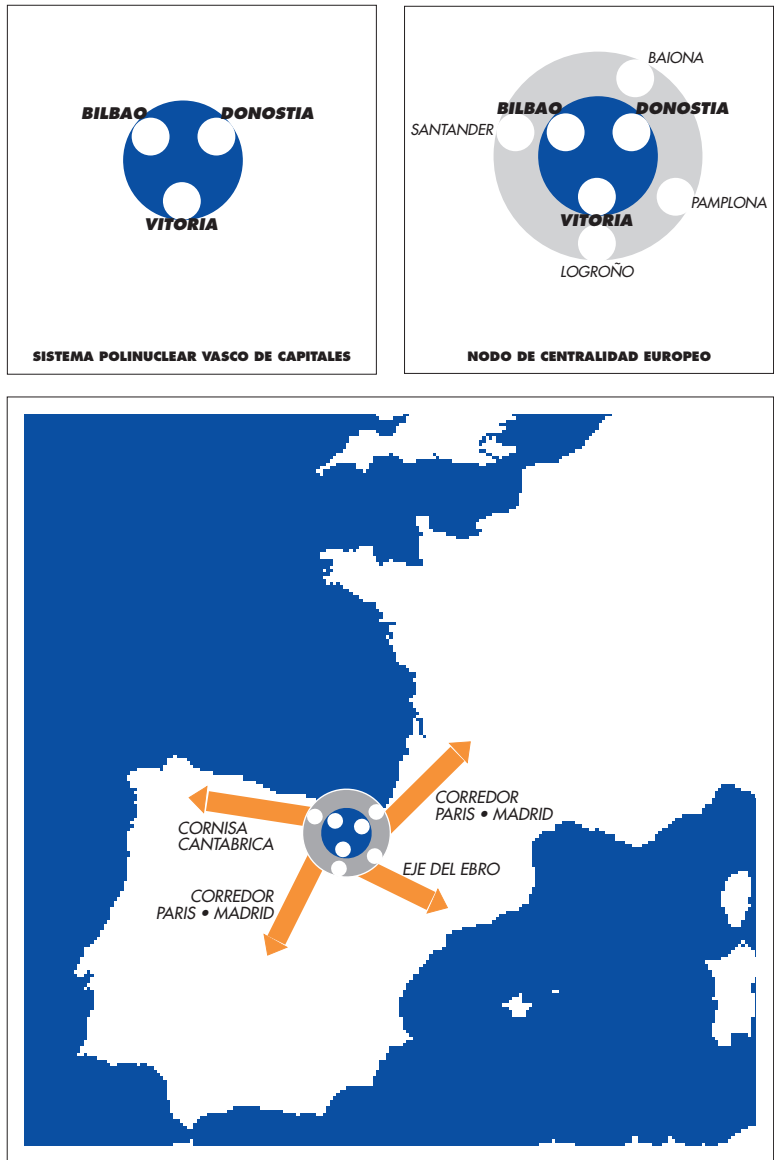

6.2 Bilbao: a European hinge point.

fifteen or so medium-sized Basque cities that lead the “Functional Areas,” or the intermediate regions within the provinces, are important nodes necessary for the integration of the urban and the rural. Their role is not only in maintaining this delicate territorial balance, but also in maintaining the social balance through the strong feeling of ownership of its citizens, and in the balance among places of residence, work and leisure.

These medium-sized cities are facing the challenges by improving their urban quality and their integration with the environment. The urban decline will need to be stemmed, their economic base strengthened and greater links for cooperation and exchange established.