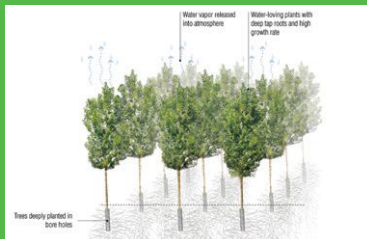

Grand Teton National Park
 Craig Thomas Discovery
 and Visitor Center, Moose, WY
 Swift Company LLC

The Metro-Forest Project, Bangkok, Thailand
 Landscape Architects of Bangkok

WHO MAKES ALL THIS?

PHYTO: Principles and Resources for Site Remediation and Landscape Design
 By Kate Kennen and Niall Kirkwood
 Routledge